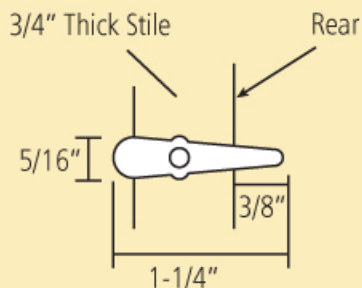

WoodMart Shutters

Custom made Wood Shutters Since 1956

Traditional INTERIOR Wood Shutter

Made from **Solid Basswood** (Other woods available upon request)
Our finishes are **Lead Free**.

1-1/4" Standard Louver

1-1/4" Optional Flat Louver

SPECIFICATIONS

STILE DESIGNS (3/4" thick)
Plain
Beaded
Bead on rabbet
RAIL DESIGN
Drop 1/2"
Drop front - flush back - 5/8"
Flush 3/4"
FINISH
PAINTED 13 standard colors (Custom paint available)
STAINED 10 standard colors (Custom stain)
CONSTRUCTION
Doweled & glued on 1" centers