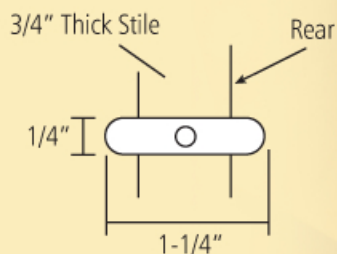

WoodMart Shutters

Custom made Wood Shutters Since 1956

Traditional INTERIOR Wood Shutter

Made from **Solid Basswood** (Other woods available upon request)
Our finishes are **Lead Free**.

1-1/4" Standard Louver

1-1/4" Optional Flat Louver

SPECIFICATIONS

STILE DESIGNS (3/4" thick)
Plain
Beaded
Bead on rabbet
RAIL DESIGN
Drop 1/2"
Drop front - flush back - 5/8"
Flush 3/4"
FINISH
PAINTED 13 standard colors (Custom paint available)
STAINED 10 standard colors (Custom stain)
CONSTRUCTION
Doweled & glued on 1" centers