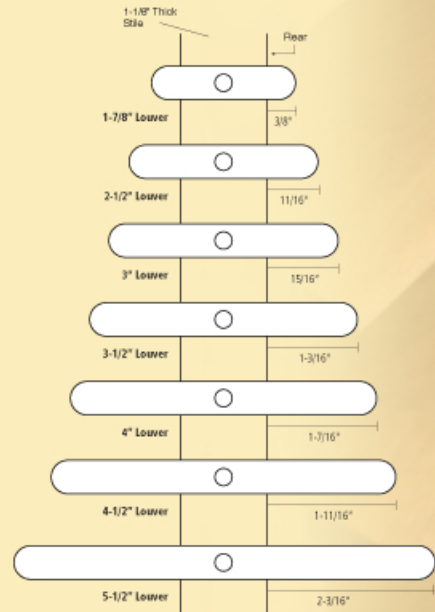

WoodMart Shutters

Custom made Wood Shutters Since 1956

Plantation INTERIOR Wood Shutter

Made from **Solid Basswood** (Other woods available upon request)
Our finishes are **Lead Free**.

7 Louver Sizes (Open position side view)

Elliptical

Flat

European

SPECIFICATIONS

STILE DESIGNS (1 1/8" thick)
Plain
Beaded
Bead on rabbet
RAIL DESIGN
Drop 7/8"
Drop front - flush back - 1"
Flush 1 1/8"
FINISH
PAINTED 13 standard colors (Custom paint available)
STAINED 10 standard colors (Custom stain)
CONSTRUCTION
Doweled & glued on 1" centers