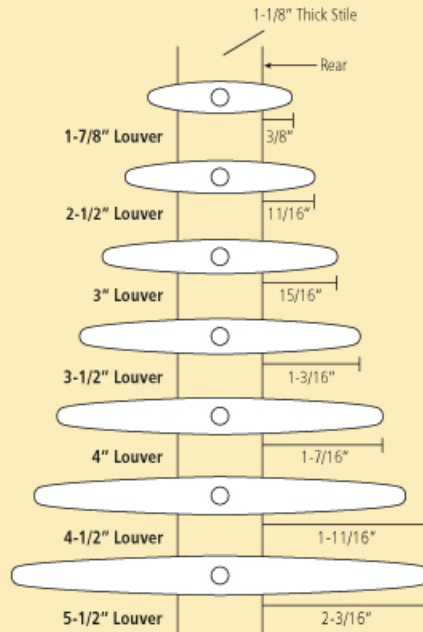

WoodMart Shutters

Custom made Wood Shutters Since 1956

Plantation INTERIOR Wood Shutter

Made from **Solid Basswood** (Other woods available upon request)
Our finishes are **Lead Free**.

7 Louver Sizes (Open position side view)

Elliptical

Flat

European

SPECIFICATIONS

STILE DESIGNS (1 1/8" thick)
Plain
Beaded
Bead on rabbet
RAIL DESIGN
Drop 7/8"
Drop front - flush back - 1"
Flush 1 1/8"
FINISH
PAINTED 13 standard colors (Custom paint available)
STAINED 10 standard colors (Custom stain)
CONSTRUCTION
Doweled & glued on 1" centers