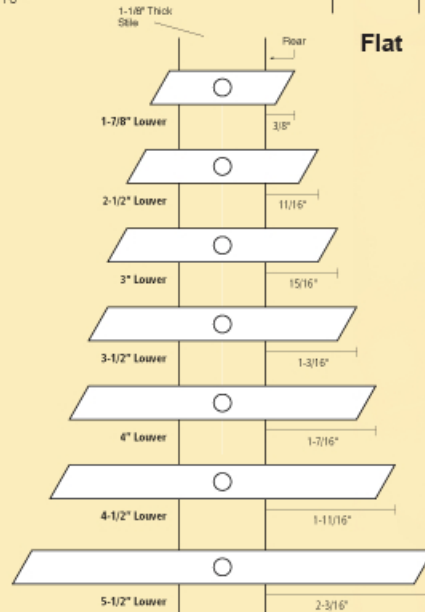

WoodMart Shutters

Custom made Wood Shutters Since 1956

Plantation INTERIOR Wood Shutter

Made from **Solid Basswood** (Other woods available upon request)
Our finishes are **Lead Free**.

7 Louver Sizes (Open position side view)

Elliptical

Flat

European

SPECIFICATIONS

STILE DESIGNS (1 1/8" thick)
Plain
Beaded
Bead on rabbet
RAIL DESIGN
Drop 7/8"
Drop front - flush back - 1"
Flush 1 1/8"
FINISH
PAINTED 13 standard colors (Custom paint available)
STAINED 10 standard colors (Custom stain)
CONSTRUCTION
Doweled & glued on 1" centers