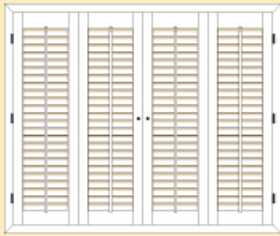

## Plantation INTERIOR Wood Shutter

Made from **Solid Basswood** (Other woods available upon request)  
Our finishes are **Lead Free**.

### HANGING OPTIONS

Single Hang (No Center Rail)  
with 4 side frame

Single Hang (Center Rail)  
with 4 side frame

Cafe Height with 2 side frame

Double Hang with no frame

### PANEL OPTIONS

**Flush Rail**  
Shown with bead on rabbet

Stiles: 1 1/8" x 2 1/8"  
Rails: 1 1/8" thick

**Drop Rail**  
Shown with interior bead  
on stile

Stiles: 1 1/8" x 2 1/8"  
Rails: 7/8" thick

**MC Style**  
Drop front, Flush back, Inside cove  
Bead on rabbet only

Stiles: 1 1/8" x 2 1/8"  
Rails: 1" thick

**Special Style**  
Drop front, flush back. Shown with  
bead on rabbet

Stiles: 1 1/8" x 2 1/8"  
Rails: 1" thick